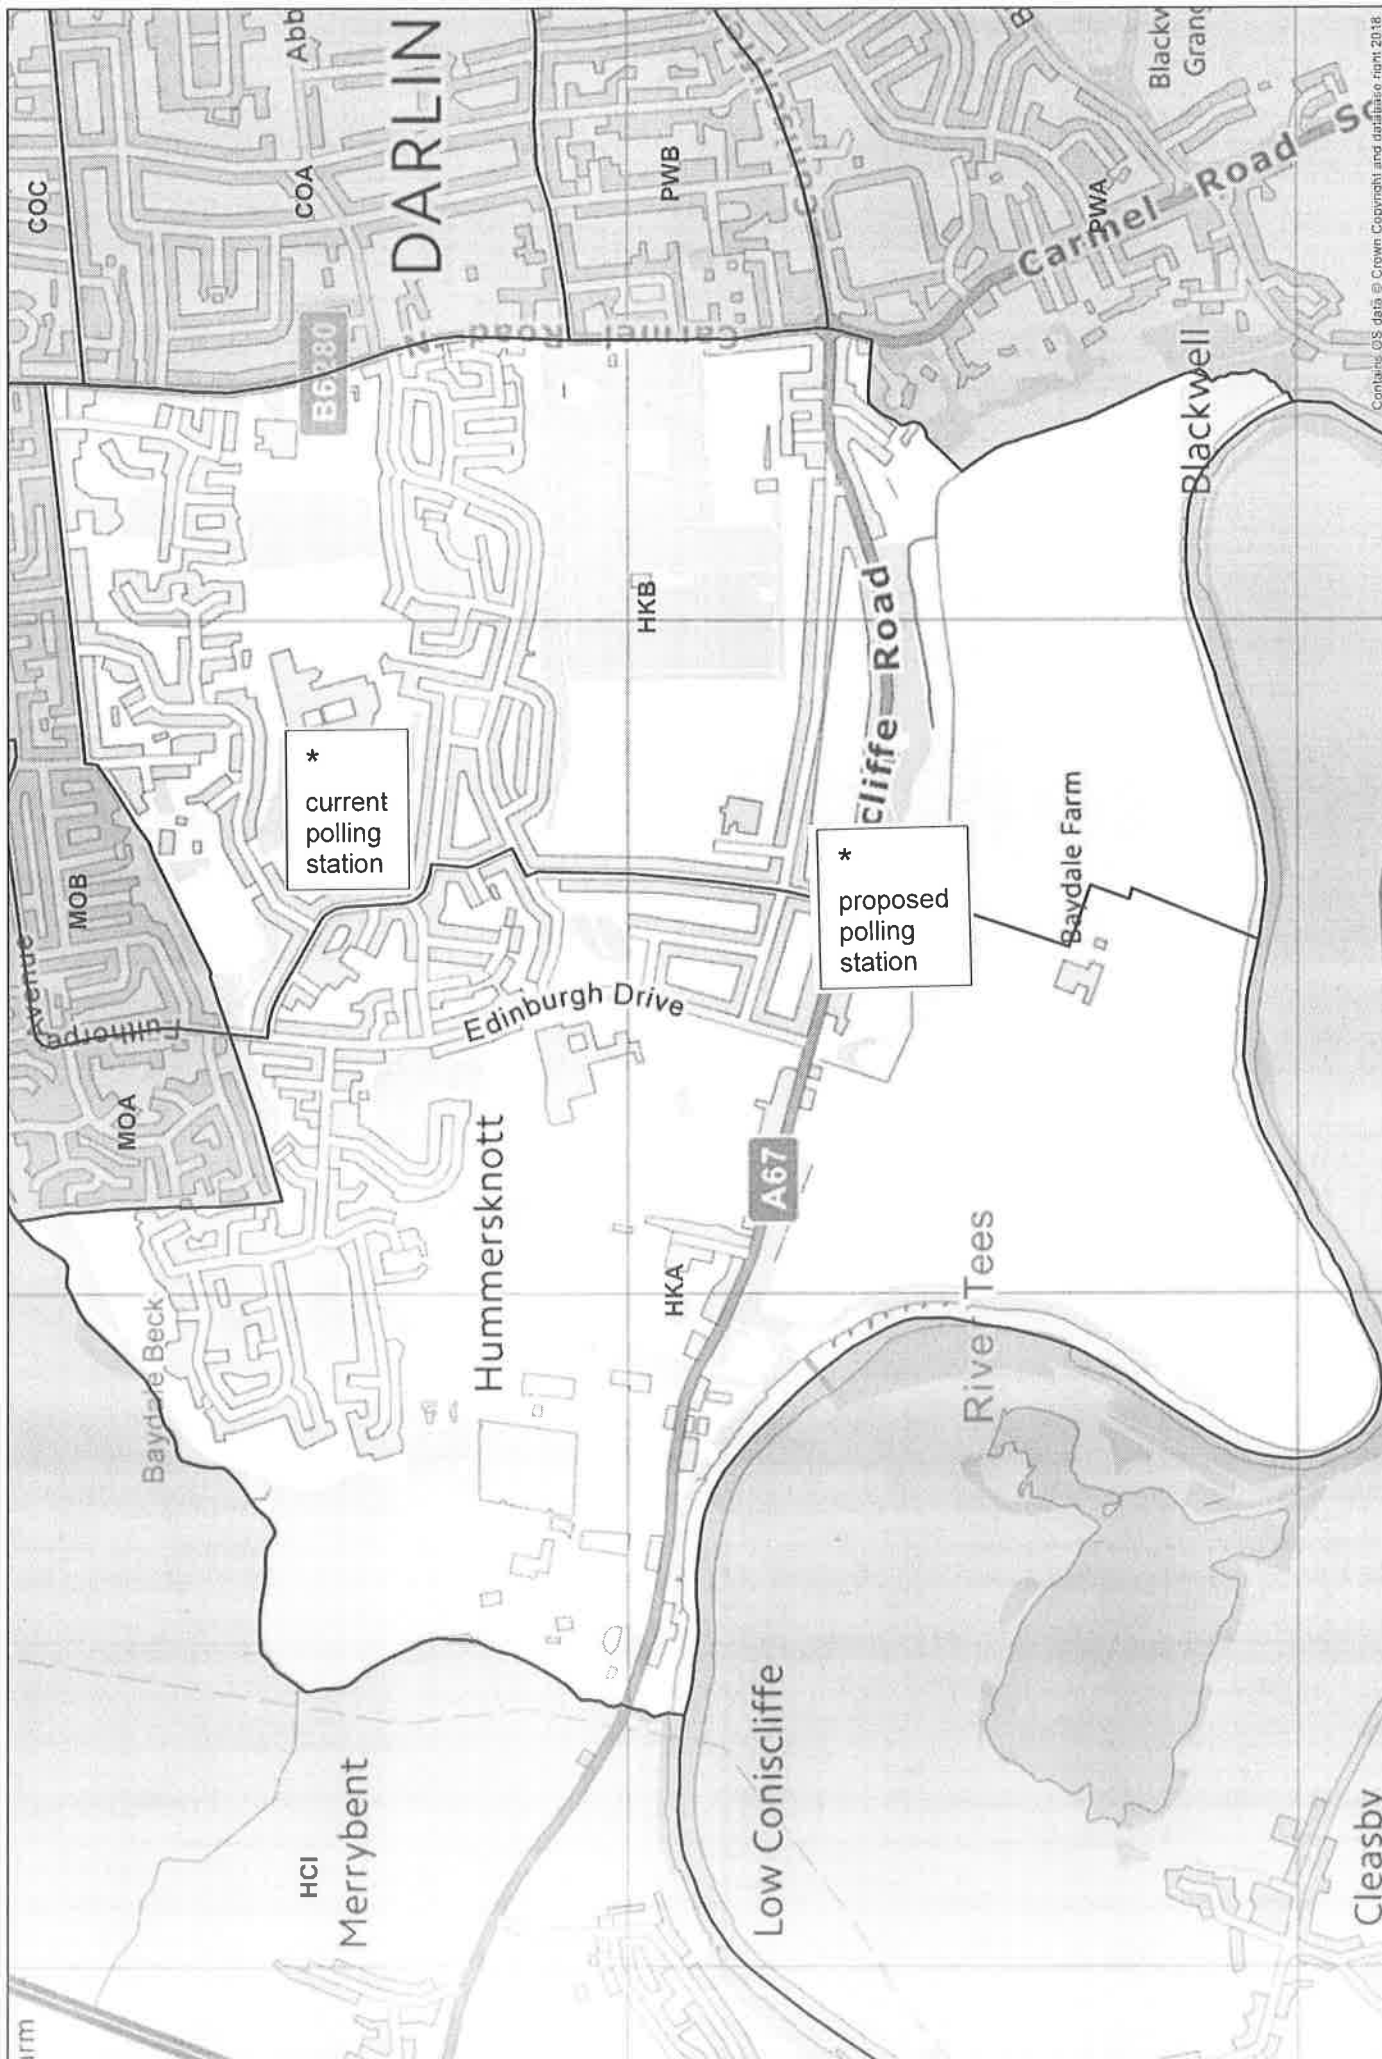

© Crown copyright and database rights 2019 Ordnance Survey 100023728.

You are not permitted to copy, sub-license, distribute or sell any of this data to third parties in any form.

College Ward and Polling Districts

Contains OS data © Crown Copyright and database right 2018

© Crown copyright and database rights 2019 Ordnance Survey 100023728. You are not permitted to copy, sub-license, distribute or sell any of this data to third parties in any form.

North Road Ward and Polling Districts

© Crown copyright and database rights 2019 Ordnance Survey 100023728. You are not permitted to copy, sub-license, distribute or sell any of this data to third parties in any form.

*
current
polling
station

*
A

*
B

*
D

*
C

*
E

*
F

DARLINGTON