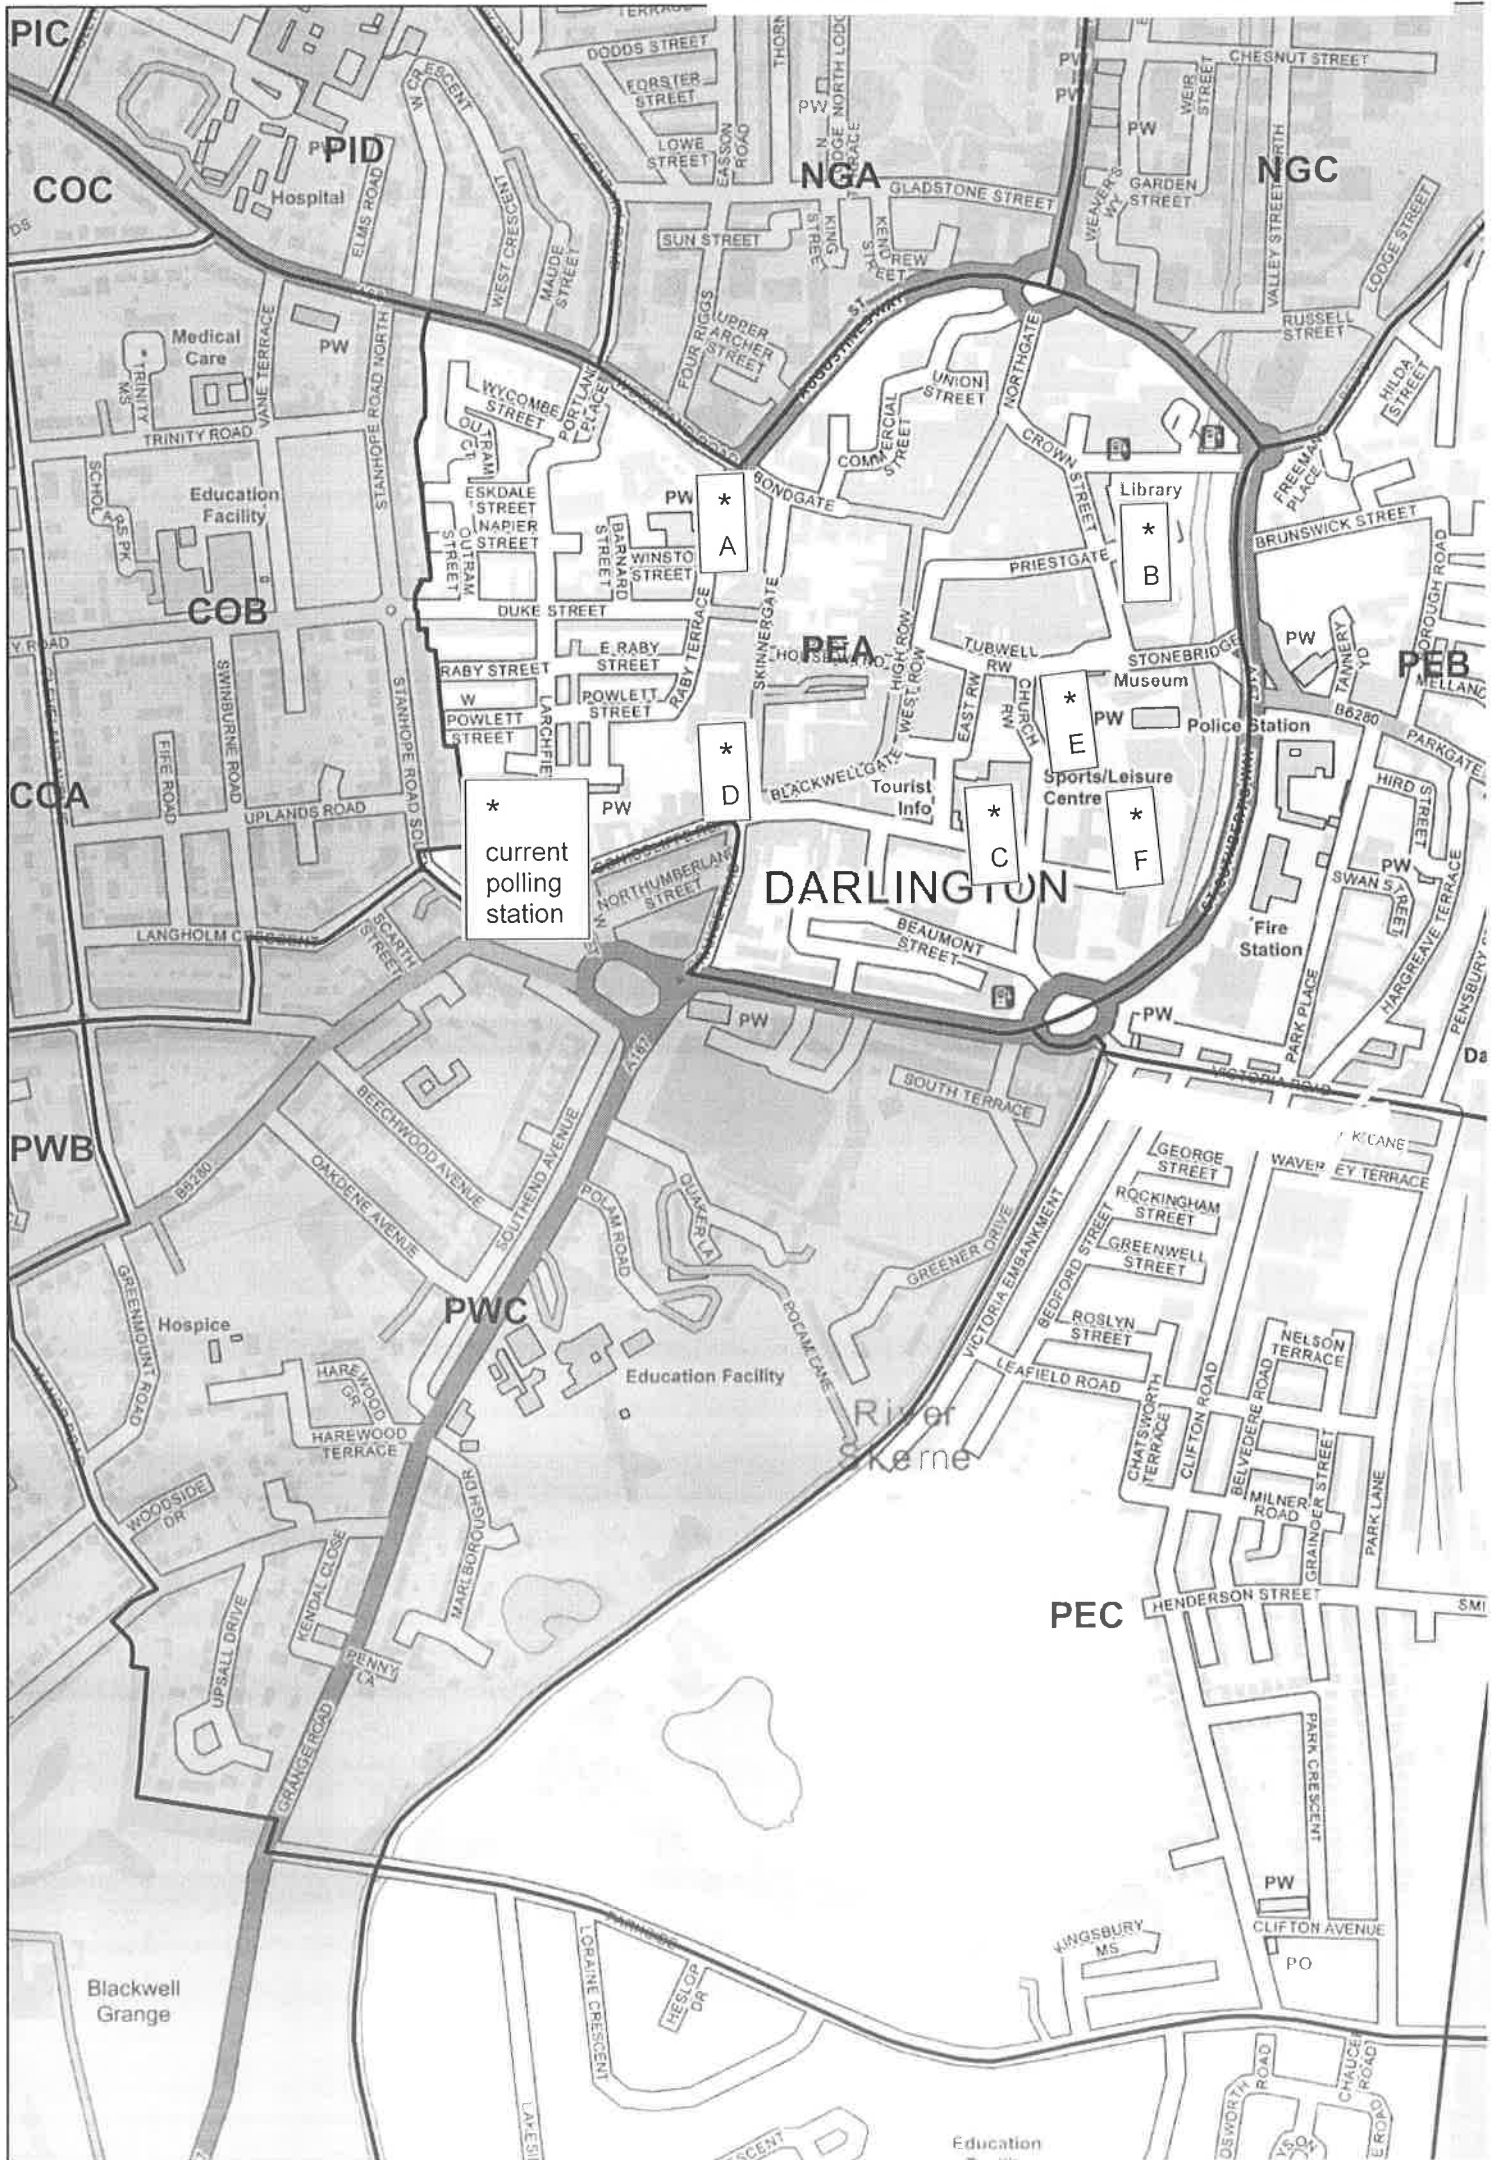

© Crown copyright and database rights 2019 Ordnance Survey 100023728.

You are not permitted to copy, sub-license, distribute or sell any of this data to third parties in any form.

College Ward and Polling Districts

Contains OS data © Crown Copyright and database right 2018

© Crown copyright and database rights 2019 Ordnance Survey 100023728. You are not permitted to copy, sub-license, distribute or sell any of this data to third parties in any form.

North Road Ward and Polling Districts

© Crown copyright and database rights 2019 Ordnance Survey 100023728. You are not permitted to copy, sub-license, distribute or sell any of this data to third parties in any form.

*
current
polling
station

*
A

*
B

*
D

*
C

*
E

*
F

DARLINGTON