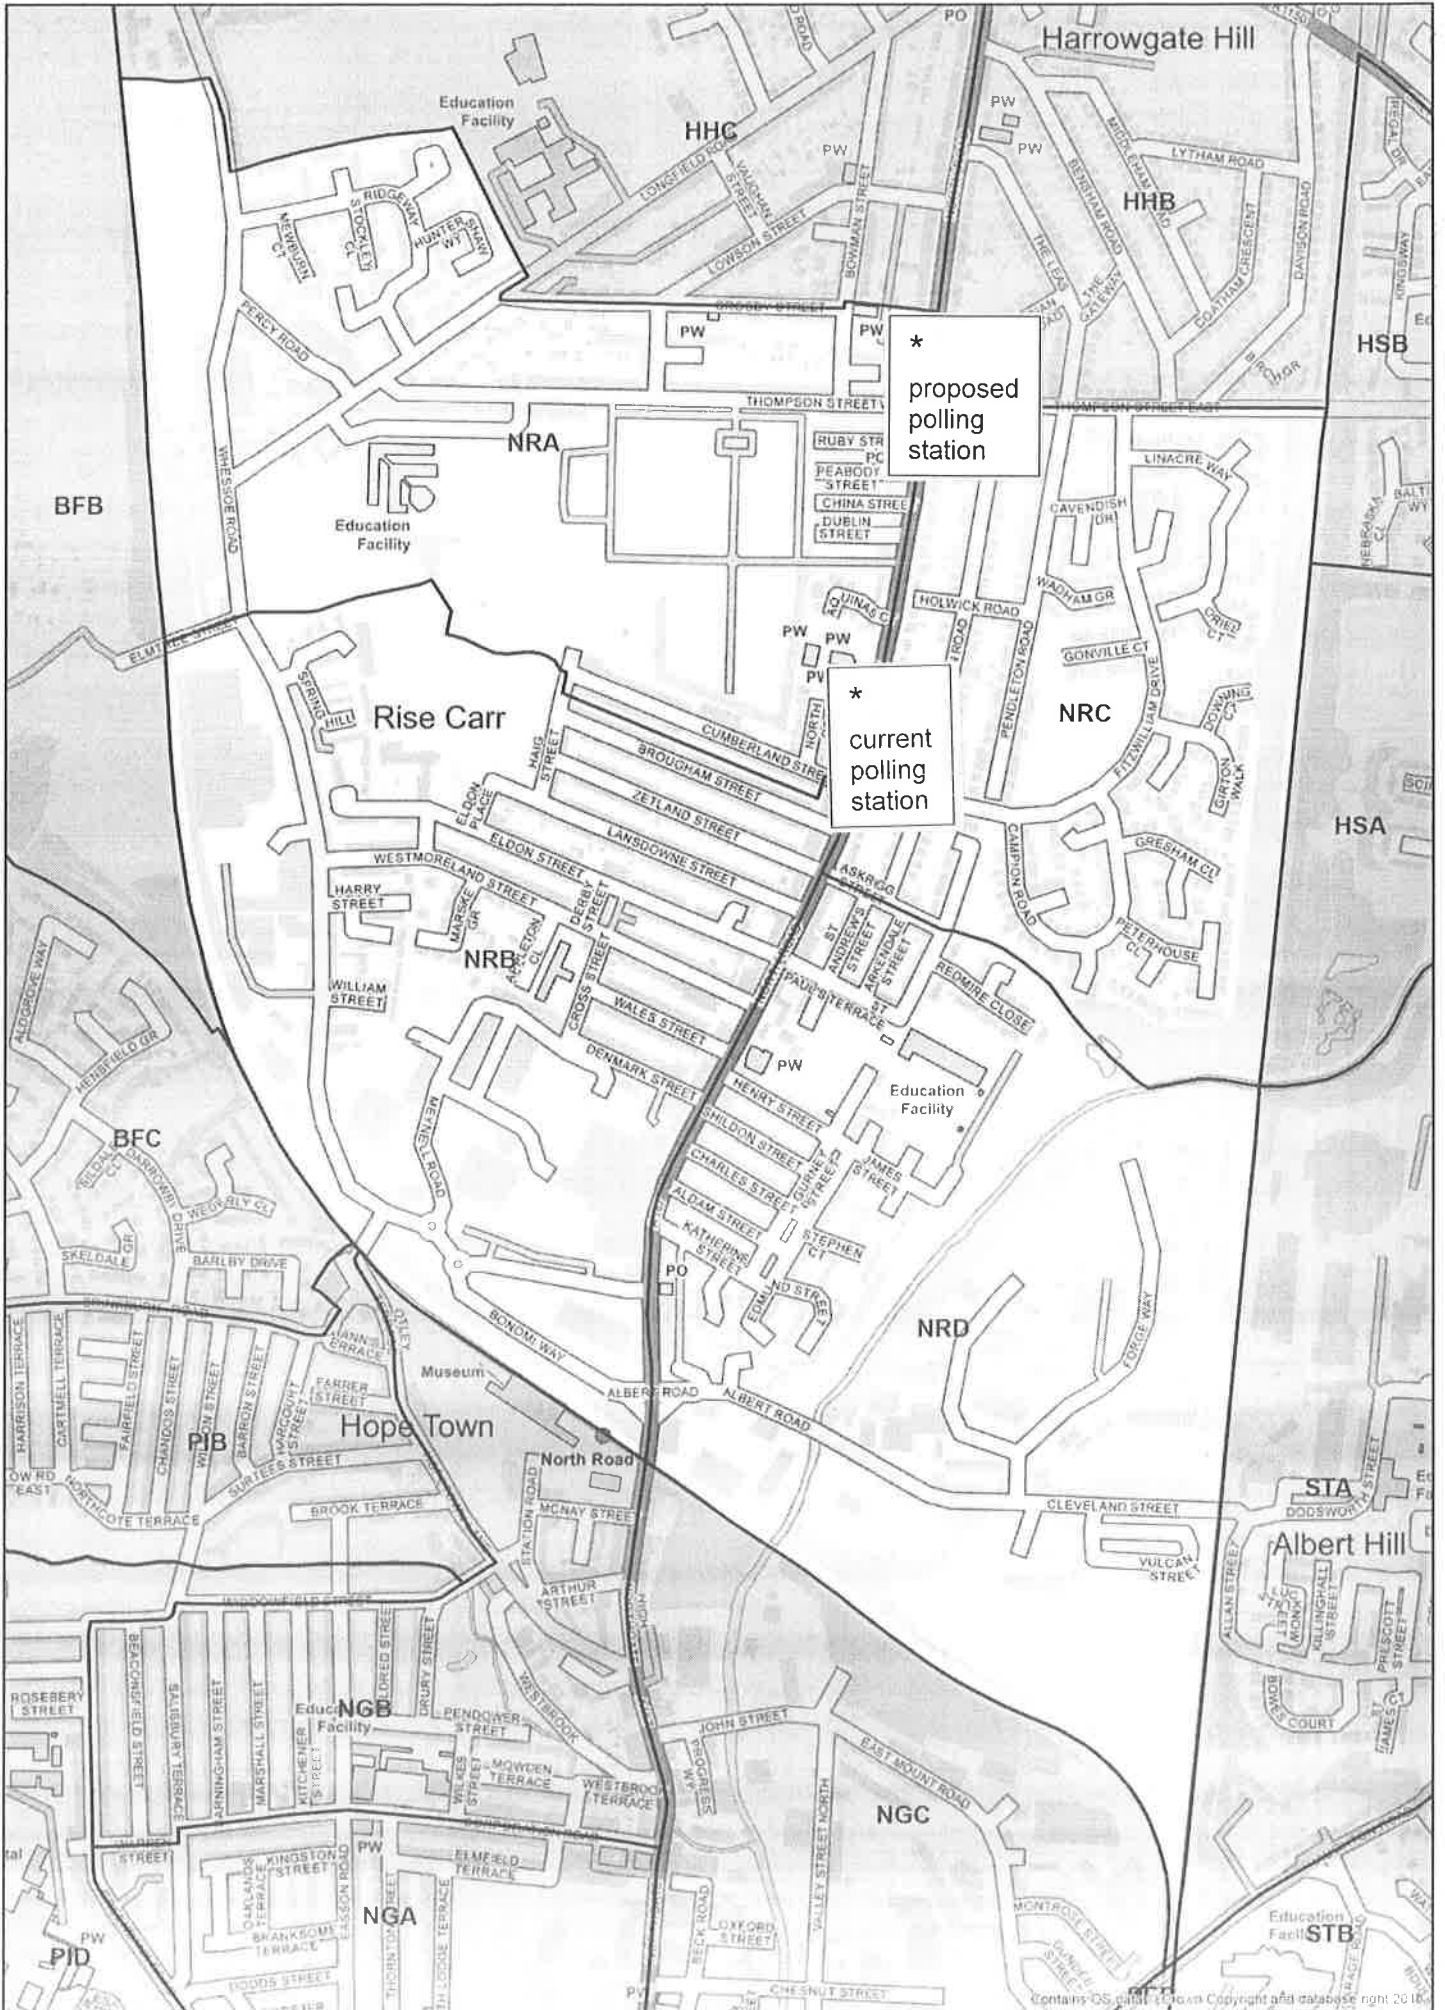

© Crown copyright and database rights 2019 Ordnance Survey 100023728.

You are not permitted to copy, sub-license, distribute or sell any of this data to third parties in any form.

College Ward and Polling Districts

Contains OS data © Crown Copyright and database right 2018

© Crown copyright and database rights 2019 Ordnance Survey 100023728. You are not permitted to copy, sub-license, distribute or sell any of this data to third parties in any form.

North Road Ward and Polling Districts

© Crown copyright and database rights 2019 Ordnance Survey 100023728. You are not permitted to copy, sub-license, distribute or sell any of this data to third parties in any form.

*
current
polling
station

*
A

*
B

*
D

*
C

*
E

*
F

DARLINGTON